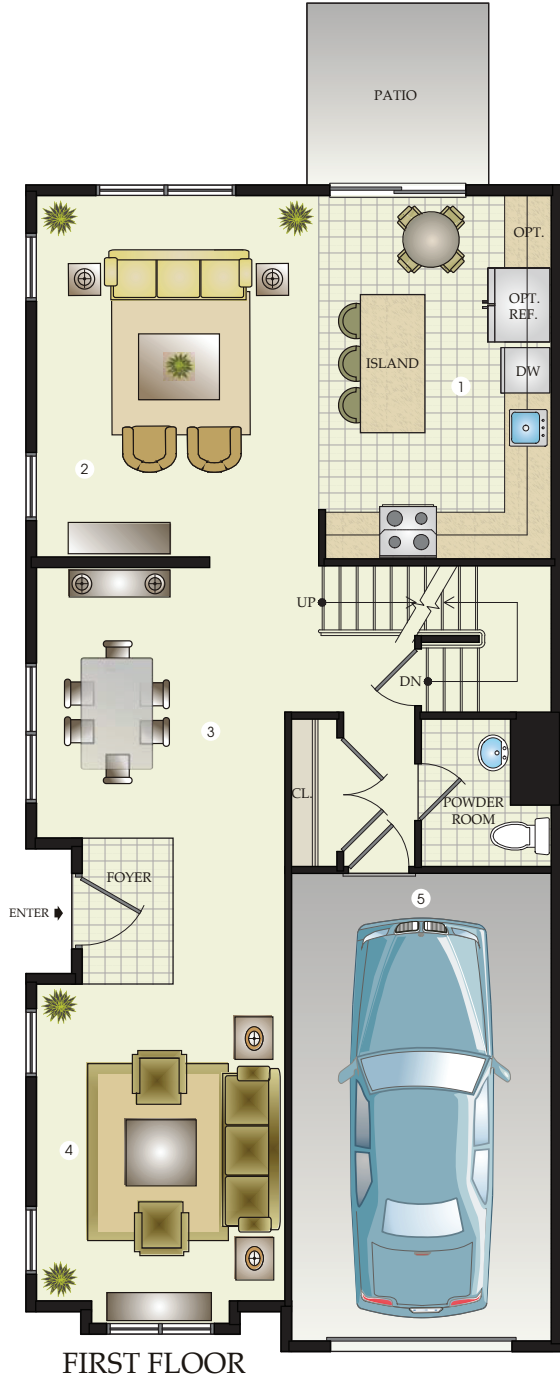

the JUBILEE

- 2,056 sq. ft.
- 3 bedrooms
- 2.5 baths
- garage

6 UNIT TOWNHOME BUILDING

8 UNIT TOWNHOME BUILDING

Approximate Room Dimensions

1 KITCHEN 10'9" x 16'0"	4 LIVING ROOM 10'11" x 14'0"	7 MASTER BEDROOM 13'7" x 16'0"
2 FAMILY ROOM 11'7" x 12'0"	5 GARAGE 11'5" x 20'9"	8 BEDROOM #2 11'4" x 10'8"
3 DINING ROOM 17'7" x 12'0"	6 BEDROOM #3 11'0" x 12'10"	

Plans and furnishings are for marketing purposes only, and are not to scale. Please inspect construction, subdivision, utility, landscape, and other plans available through sales center for complete and specific information. Actual locations may vary and items shown or not shown on this place are subject to errors, omissions and field changes.