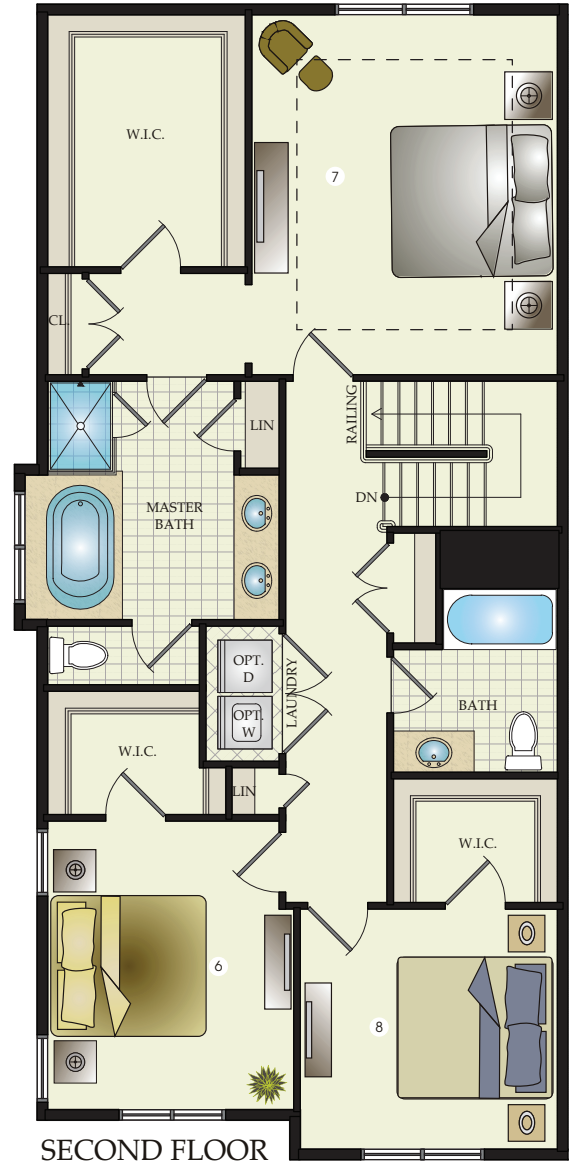

the JUBILEE

- 2,056 sq. ft.
- 3 bedrooms
- 2.5 baths
- garage

6 UNIT TOWNHOME BUILDING

8 UNIT TOWNHOME BUILDING

Approximate Room Dimensions

1 KITCHEN 10'9" x 16'0"	4 LIVING ROOM 10'11" x 14'0"	7 MASTER BEDROOM 13'7" x 16'0"
2 FAMILY ROOM 11'7" x 12'0"	5 GARAGE 11'5" x 20'9"	8 BEDROOM #2 11'4" x 10'8"
3 DINING ROOM 17'7" x 12'0"	6 BEDROOM #3 11'0" x 12'10"	

Plans and furnishings are for marketing purposes only, and are not to scale. Please inspect construction, subdivision, utility, landscape, and other plans available through sales center for complete and specific information. Actual locations may vary and items shown or not shown on this place are subject to errors, omissions and field changes.