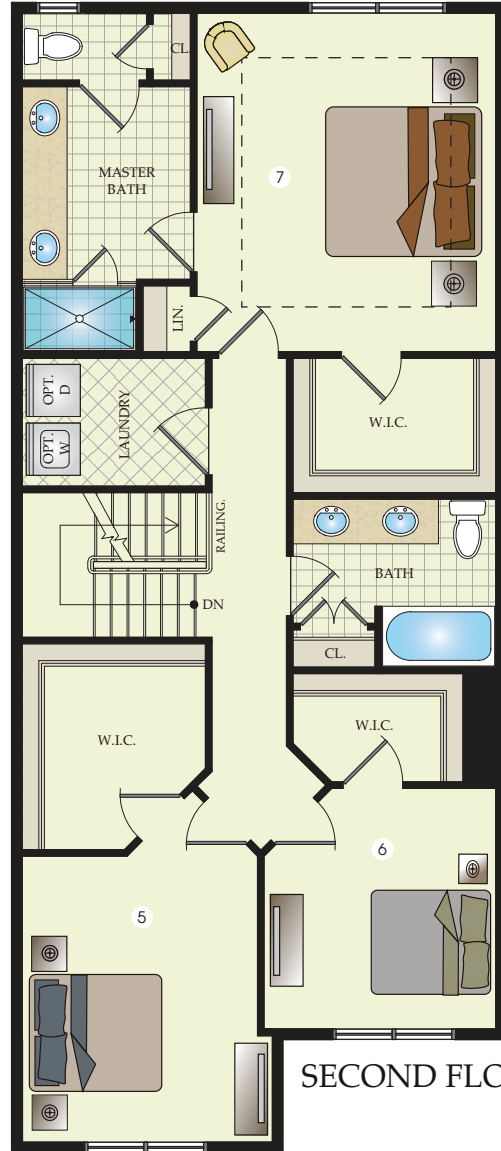

the FESTIVAL

- 1,795 sq. ft.
- 3 bedrooms
- 2.5 baths
- garage

6 UNIT TOWNHOME BUILDING

8 UNIT TOWNHOME BUILDING

Approximate Room Dimensions		
1 FAMILY ROOM 11'3" x 20'6"	4 GARAGE 11'2" x 21'0"	7 MASTER BEDROOM 13'4" x 15'2"
2 KITCHEN 9'11" x 14'0"	5 BEDROOM #3 10'6" x 12'9"	
3 DINING ROOM 8'0" x 13'6"	6 BEDROOM #2 10'4" x 10'9"	

Plans and furnishings are for marketing purposes only, and are not to scale. Please inspect construction, subdivision, utility, landscape, and other plans available through sales center for complete and specific information. Actual locations may vary and items shown or not shown on this place are subject to errors, omissions and field changes.