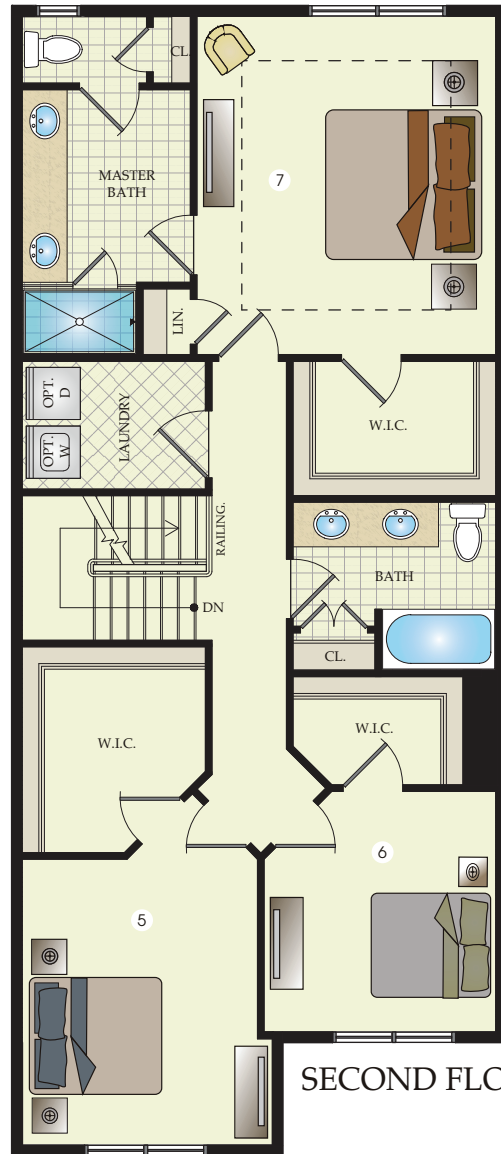

the FESTIVAL

- 1,795 sq. ft.
- 3 bedrooms
- 2.5 baths
- garage

6 UNIT TOWNHOME BUILDING

8 UNIT TOWNHOME BUILDING

Approximate Room Dimensions

1 FAMILY ROOM 11'3" x 20'6"	4 GARAGE 11'2" x 21'0"	7 MASTER BEDROOM 13'4" x 15'2"
2 KITCHEN 9'11" x 14'0"	5 BEDROOM #3 10'6" x 12'9"	
3 DINING ROOM 8'0" x 13'6"	6 BEDROOM #2 10'4" x 10'9"	

Plans and furnishings are for marketing purposes only, and are not to scale. Please inspect construction, subdivision, utility, landscape, and other plans available through sales center for complete and specific information. Actual locations may vary and items shown or not shown on this place are subject to errors, omissions and field changes.