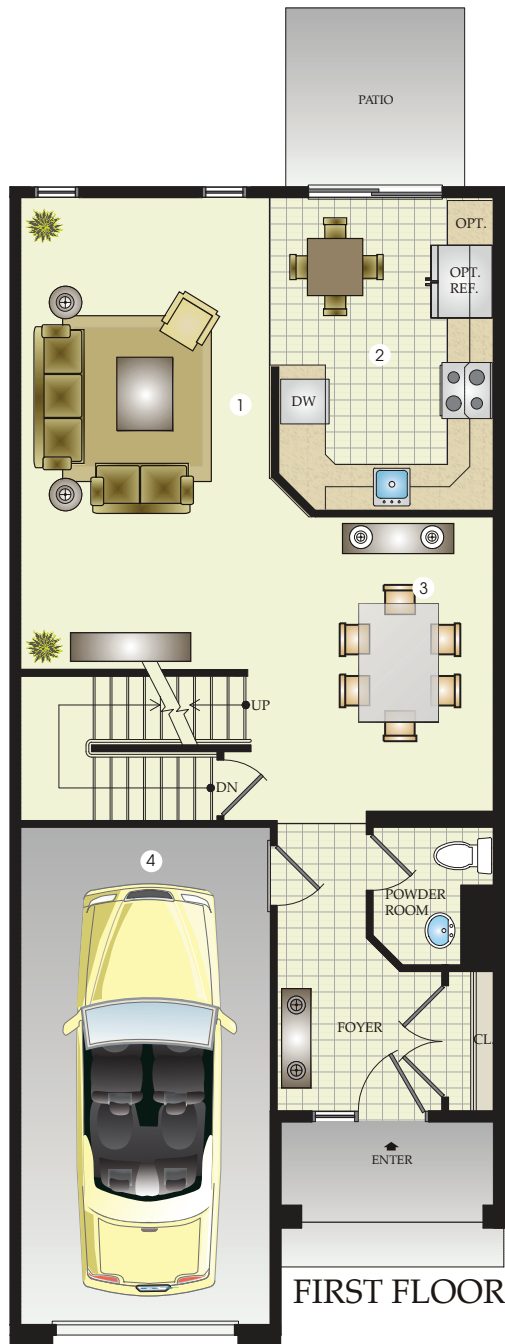

the FESTIVAL

- 1,795 sq. ft.
- 3 bedrooms
- 2.5 baths
- garage

6 UNIT TOWNHOME BUILDING

8 UNIT TOWNHOME BUILDING

Approximate Room Dimensions

1 FAMILY ROOM 11'3" x 20'6"	4 GARAGE 11'2" x 21'0"	7 MASTER BEDROOM 13'4" x 15'2"
2 KITCHEN 9'11" x 14'0"	5 BEDROOM #3 10'6" x 12'9"	
3 DINING ROOM 8'0" x 13'6"	6 BEDROOM #2 10'4" x 10'9"	

Plans and furnishings are for marketing purposes only, and are not to scale. Please inspect construction, subdivision, utility, landscape, and other plans available through sales center for complete and specific information. Actual locations may vary and items shown or not shown on this place are subject to errors, omissions and field changes.