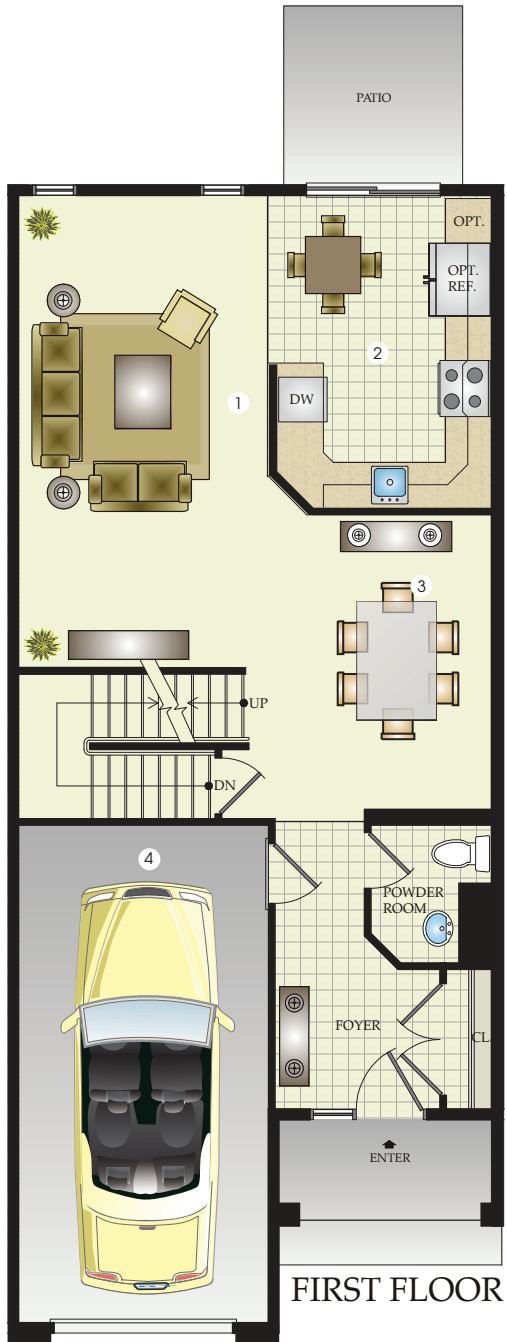

the FESTIVAL

- 1,795 sq. ft.
- 3 bedrooms
- 2.5 baths
- garage

6 UNIT TOWNHOME BUILDING

8 UNIT TOWNHOME BUILDING

Approximate Room Dimensions		
1 FAMILY ROOM 11'3" x 20'6"	4 GARAGE 11'2" x 21'0"	7 MASTER BEDROOM 13'4" x 15'2"
2 KITCHEN 9'11" x 14'0"	5 BEDROOM #3 10'6" x 12'9"	
3 DINING ROOM 8'0" x 13'6"	6 BEDROOM #2 10'4" x 10'9"	

Plans and furnishings are for marketing purposes only, and are not to scale. Please inspect construction, subdivision, utility, landscape, and other plans available through sales center for complete and specific information. Actual locations may vary and items shown or not shown on this place are subject to errors, omissions and field changes.