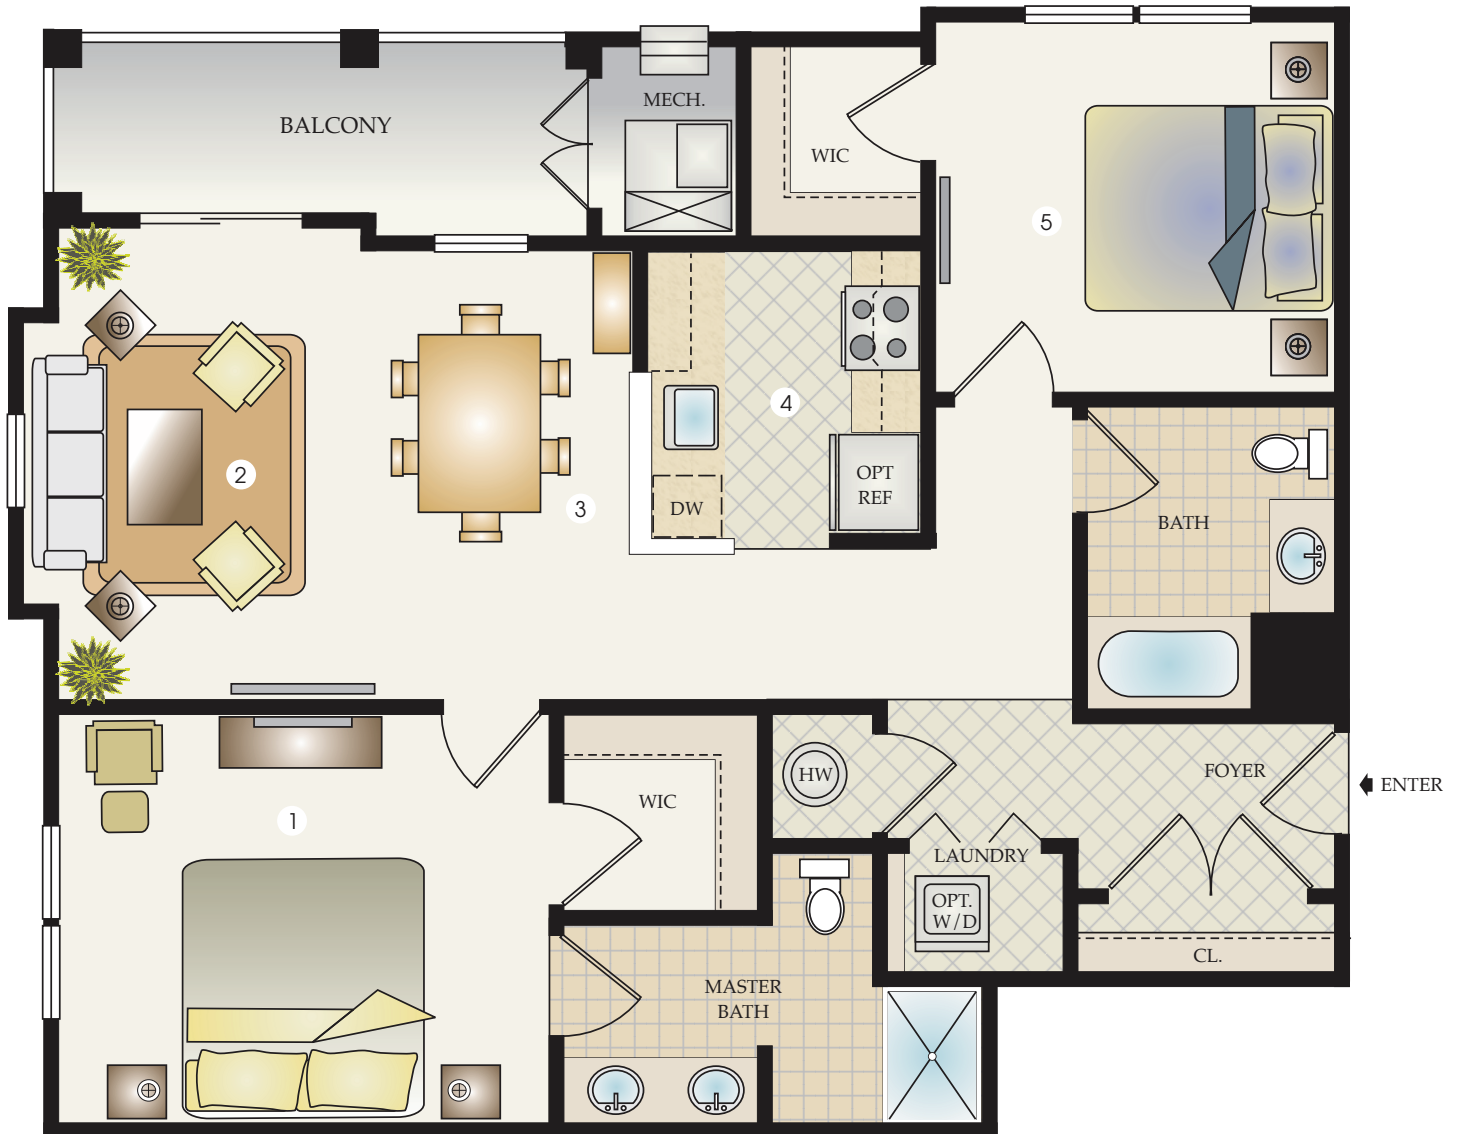

the CELEBRATIONS II

- 1,154 sq. ft.
- 2 bedrooms
- 2 baths

Approximate Room Dimensions

- 1 MASTER BEDROOM
14'6" x 12'0"
- 2 LIVING ROOM
8'10" x 14'1"
- 3 DINING ROOM
8'1" x 8'8"
- 4 KITCHEN
8'0" x 8'4"
- 5 BEDROOM #2
11'8" x 10'11"

Plans and furnishings are for marketing purposes only, and are not to scale. Please inspect construction, subdivision, utility, landscape, and other plans available through sales center for complete and specific information. Actual locations may vary and items shown or not shown on this place are subject to errors, omissions and field changes.