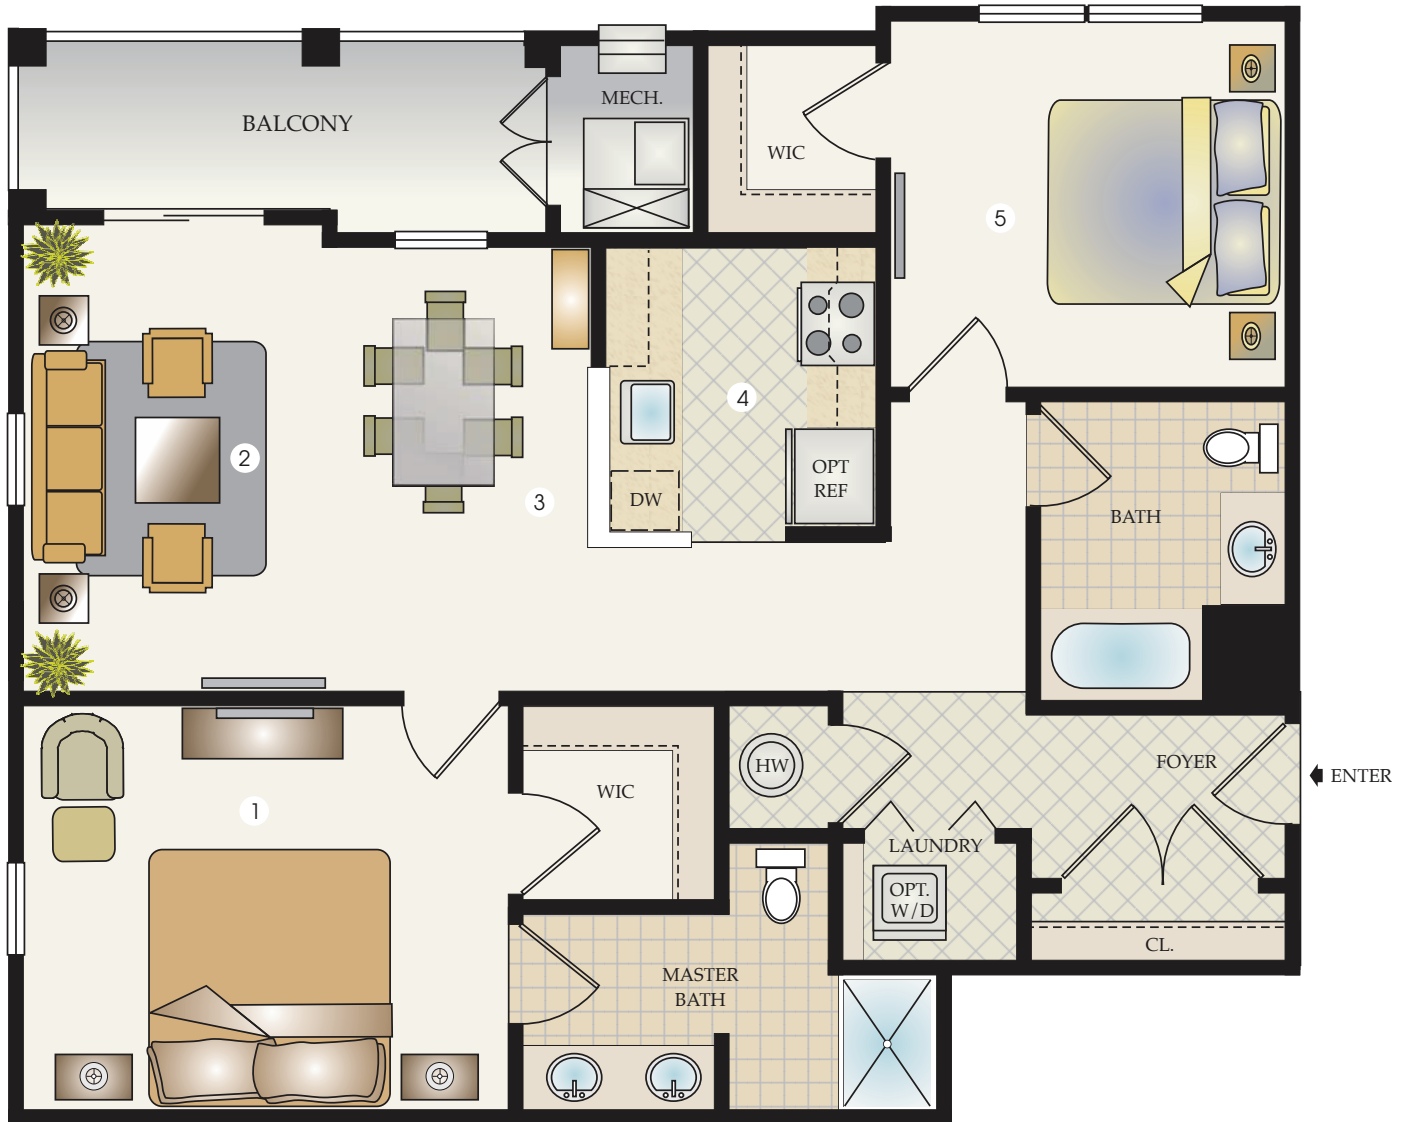

# the CELEBRATIONS I

- 1,145 sq. ft.
- 2 bedrooms
- 2 baths

Approximate Room Dimensions	
1	MASTER BEDROOM 14'6" x 12'0"
2	LIVING ROOM 8'10" x 14'1"
3	DINING ROOM 8'1" x 8'8"
4	KITCHEN 8'0" x 8'4"
5	BEDROOM #2 11'8" x 10'11"

**FIRST FLOOR**

Plans and furnishings are for marketing purposes only, and are not to scale. Please inspect construction, subdivision, utility, landscape, and other plans available through sales center for complete and specific information. Actual locations may vary and items shown or not shown on this place are subject to errors, omissions and field changes.