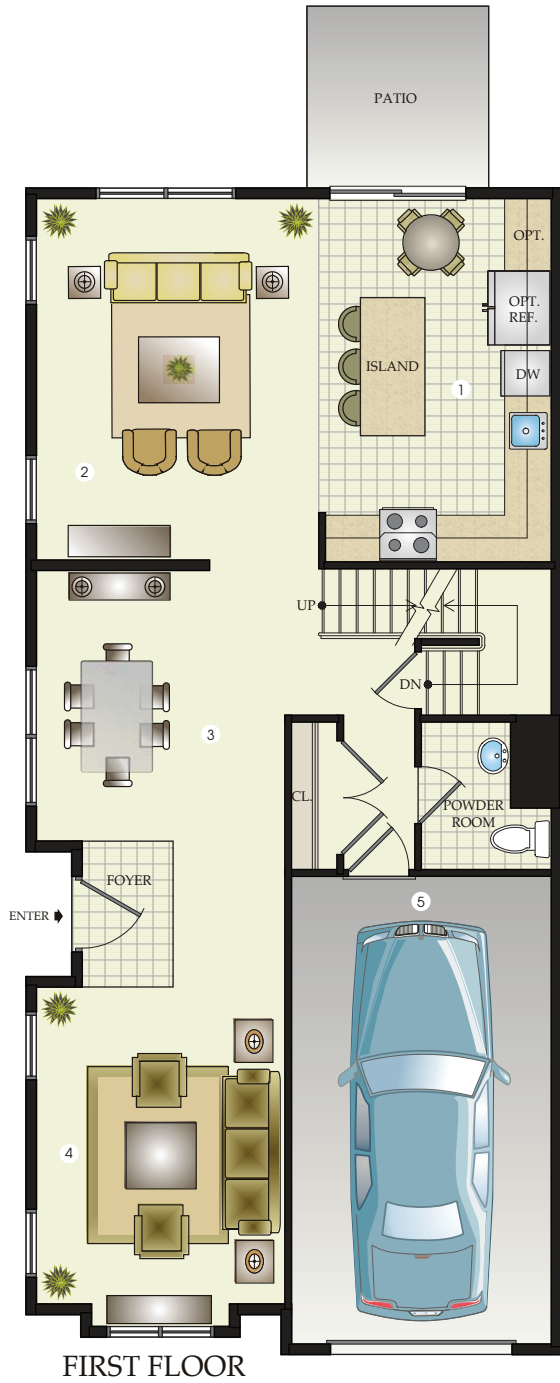

the JUBILEE

- 2,056 sq. ft.
- 3 bedrooms
- 2.5 baths
- garage

6 UNIT TOWNHOME BUILDING

8 UNIT TOWNHOME BUILDING

Approximate Room Dimensions

1 KITCHEN 10'9" x 16'0"	4 LIVING ROOM 10'11" x 14'0"	7 MASTER BEDROOM 13'7" x 16'0"
2 FAMILY ROOM 11'7" x 12'0"	5 GARAGE 11'5" x 20'9"	8 BEDROOM #2 11'4" x 10'8"
3 DINING ROOM 17'7" x 12'0"	6 BEDROOM #3 11'0" x 12'10"	

Plans and furnishings are for marketing purposes only, and are not to scale. Please inspect construction, subdivision, utility, landscape, and other plans available through sales center for complete and specific information. Actual locations may vary and items shown or not shown on this place are subject to errors, omissions and field changes.