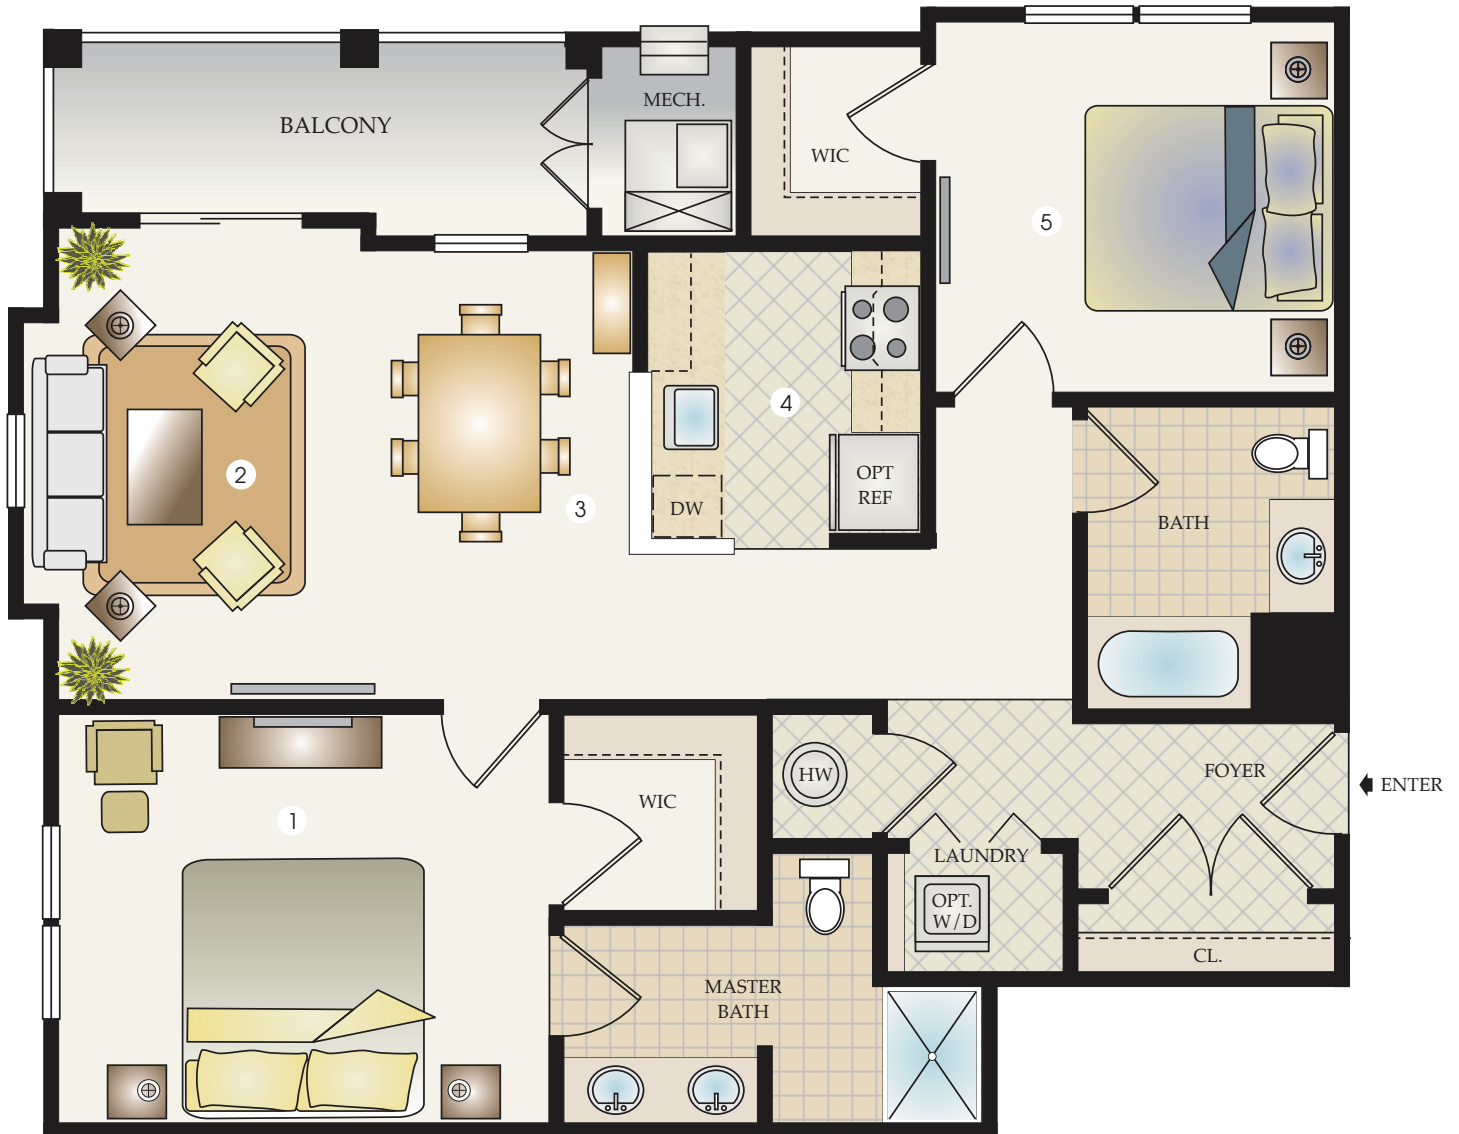

the CELEBRATIONS II

- 1,154 sq. ft.
- 2 bedrooms
- 2 baths

Approximate Room Dimensions

- 1 | MASTER BEDROOM
14'6" x 12'0"
- 2 | LIVING ROOM
8'10" x 14'1"
- 3 | DINING ROOM
8'1" x 8'8"
- 4 | KITCHEN
8'0" x 8'4"
- 5 | BEDROOM #2
11'8" x 10'11"

FLOOR 2, 3, & 4

Plans and furnishings are for marketing purposes only, and are not to scale. Please inspect construction, subdivision, utility, landscape, and other plans available through sales center for complete and specific information. Actual locations may vary and items shown or not shown on this place are subject to errors, omissions and field changes.