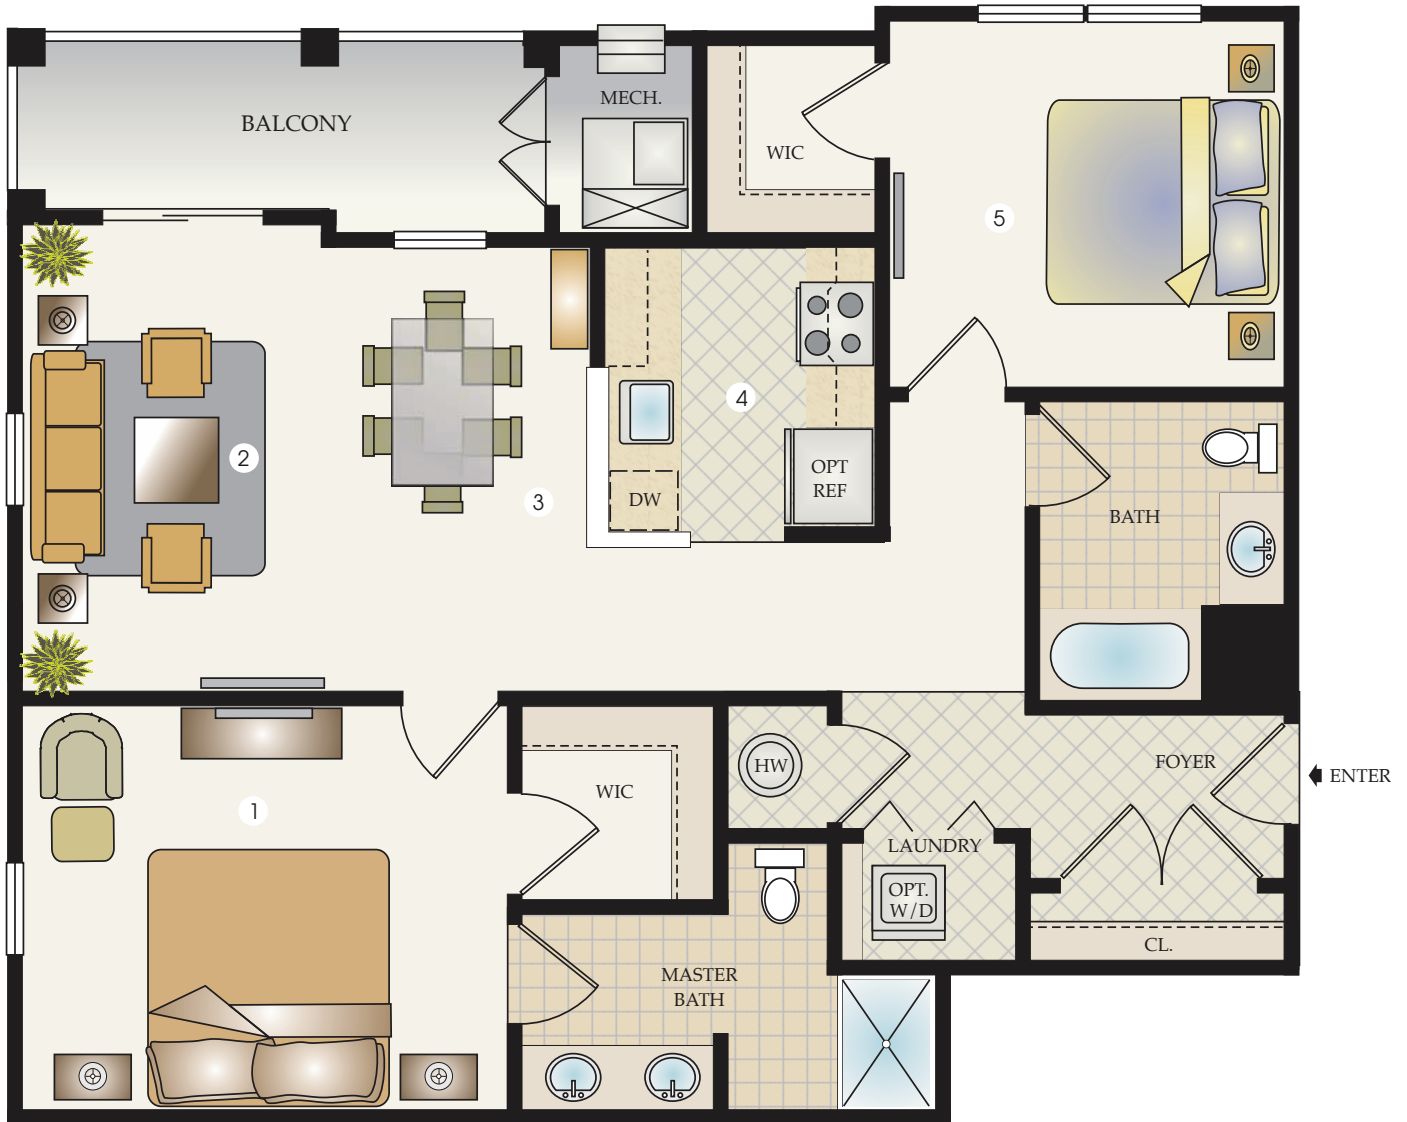

# the CELEBRATIONS I

- 1,145 sq. ft.
- 2 bedrooms
- 2 baths

Approximate Room Dimensions	
1	MASTER BEDROOM 14'6" x 12'0"
2	LIVING ROOM 8'10" x 14'1"
3	DINING ROOM 8'1" x 8'8"
4	KITCHEN 8'0" x 8'4"
5	BEDROOM #2 11'8" x 10'11"

FIRST FLOOR

Plans and furnishings are for marketing purposes only, and are not to scale. Please inspect construction, subdivision, utility, landscape, and other plans available through sales center for complete and specific information. Actual locations may vary and items shown or not shown on this place are subject to errors, omissions and field changes.